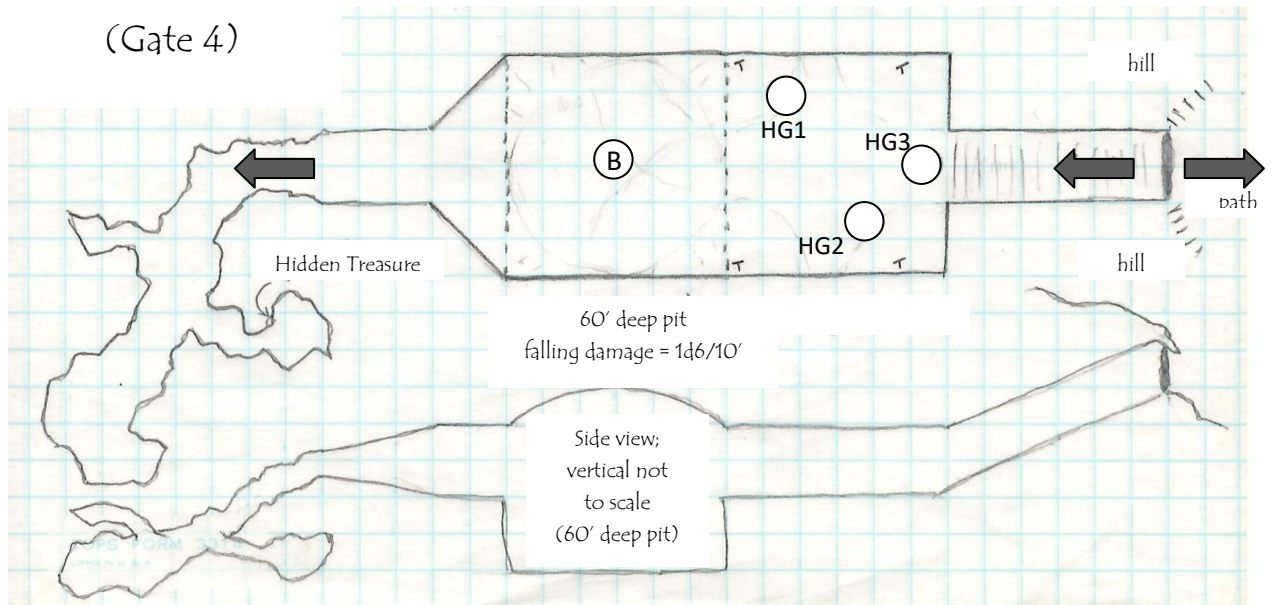

Frey's Temple

Showing locations of :

Temple Priestess (1)

Frey Statue (2)

Openings/Gates (3-8)

Open South Side/Final Gate (9)

Beholder Lair (Gate 4)

➔ Slope Down
10' per square
T=torch

Storm Giants' Beach (Gate 5)

Black Dragons' Box Canyon (Gate 6)

Pit Fiend's Sulphur Spa
(Gate 7)

Desert
Sandstorm
(Gate 8)

Gate

50' from gate to monument