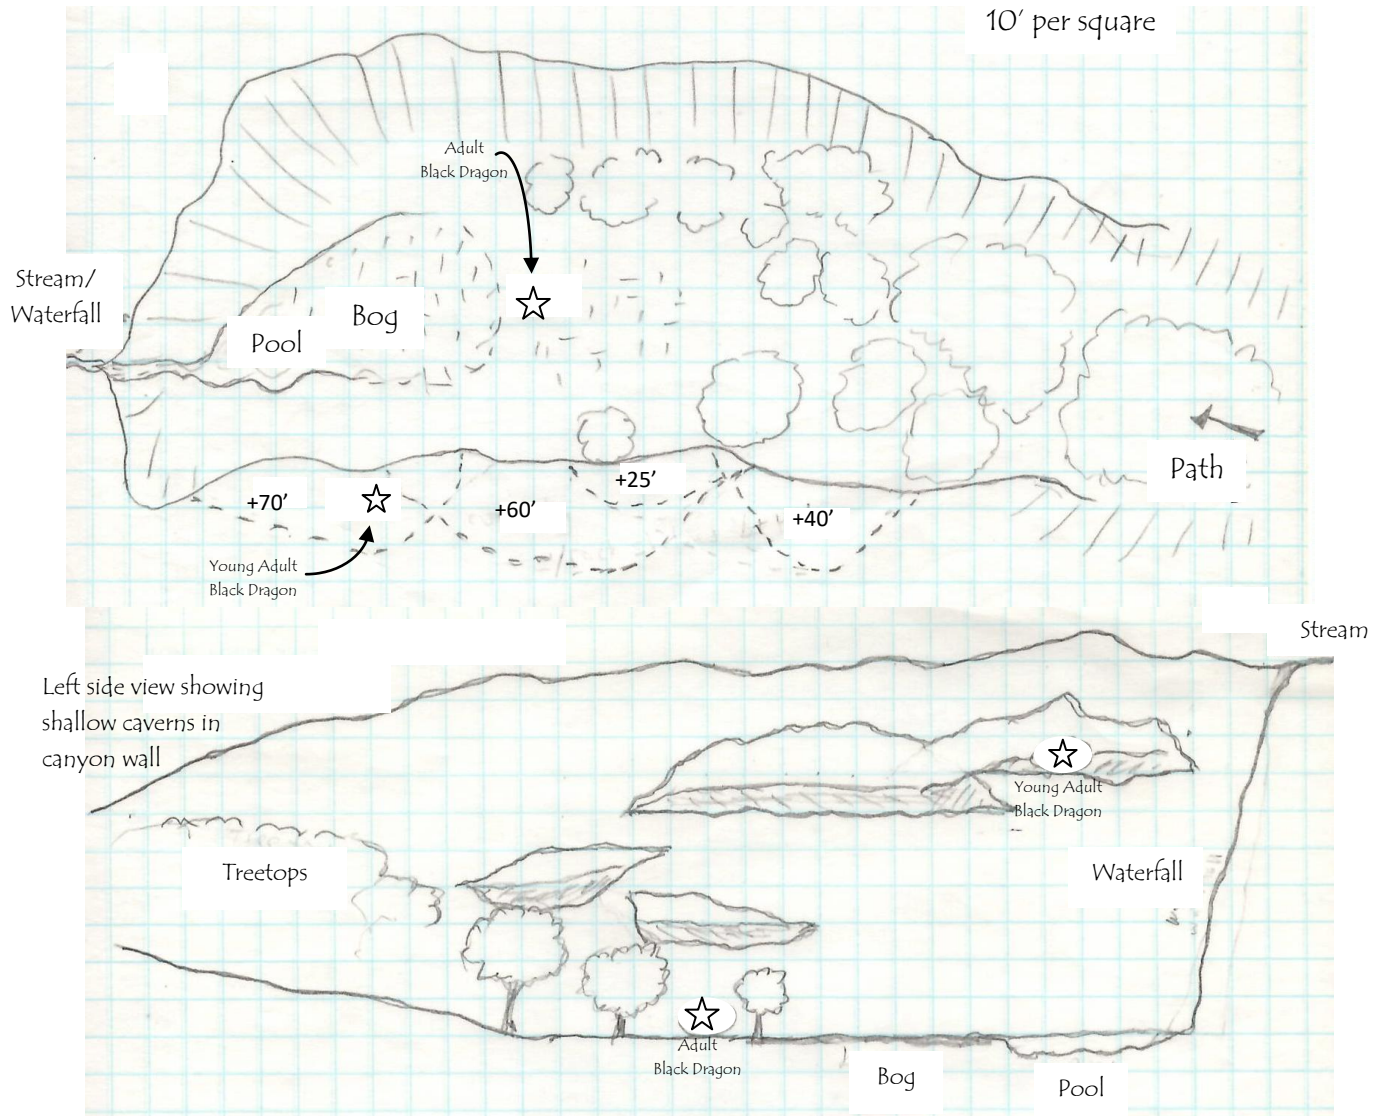

Frey's Temple

Showing locations of :

Temple Priestess (1)

Frey Statue (2)

Openings/Gates (3-8)

Open South Side/Final Gate (9)

Beholder Lair (Gate 4)

➔ Slope Down
10' per square
T=torch

Storm Giants' Beach (Gate 5)

Black Dragons' Box Canyon (Gate 6)

Pit Fiend's Sulphur Spa
(Gate 7)

Desert
Sandstorm
(Gate 8)

Gate

50' from gate to monument