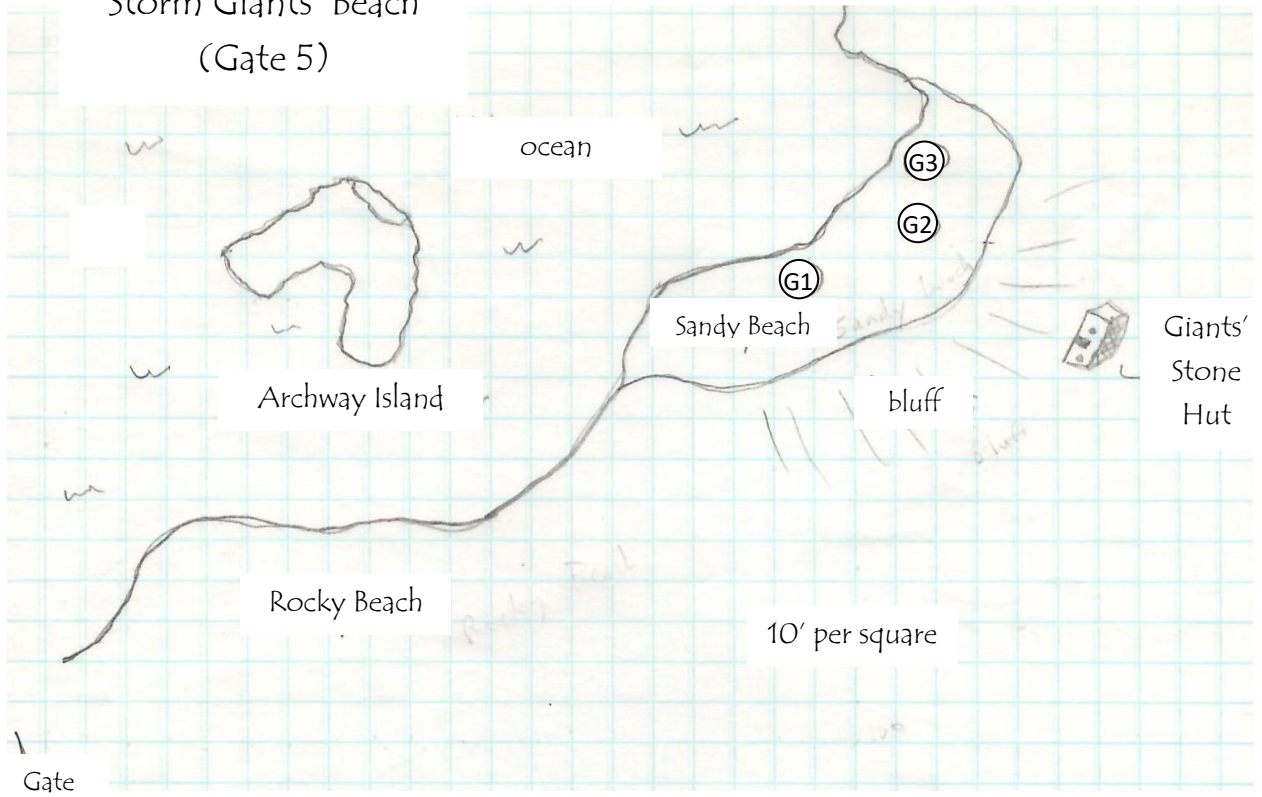

Frey's Temple

Showing locations of :

Temple Priestess (1)

Frey Statue (2)

Openings/Gates (3-8)

Open South Side/Final Gate (9)

Beholder Lair (Gate 4)

➔ Slope Down
10' per square
T=torch

Storm Giants' Beach (Gate 5)

Black Dragons' Box Canyon (Gate 6)

Pit Fiend's Sulphur Spa
(Gate 7)

Desert
Sandstorm
(Gate 8)

Gate

50' from gate to monument