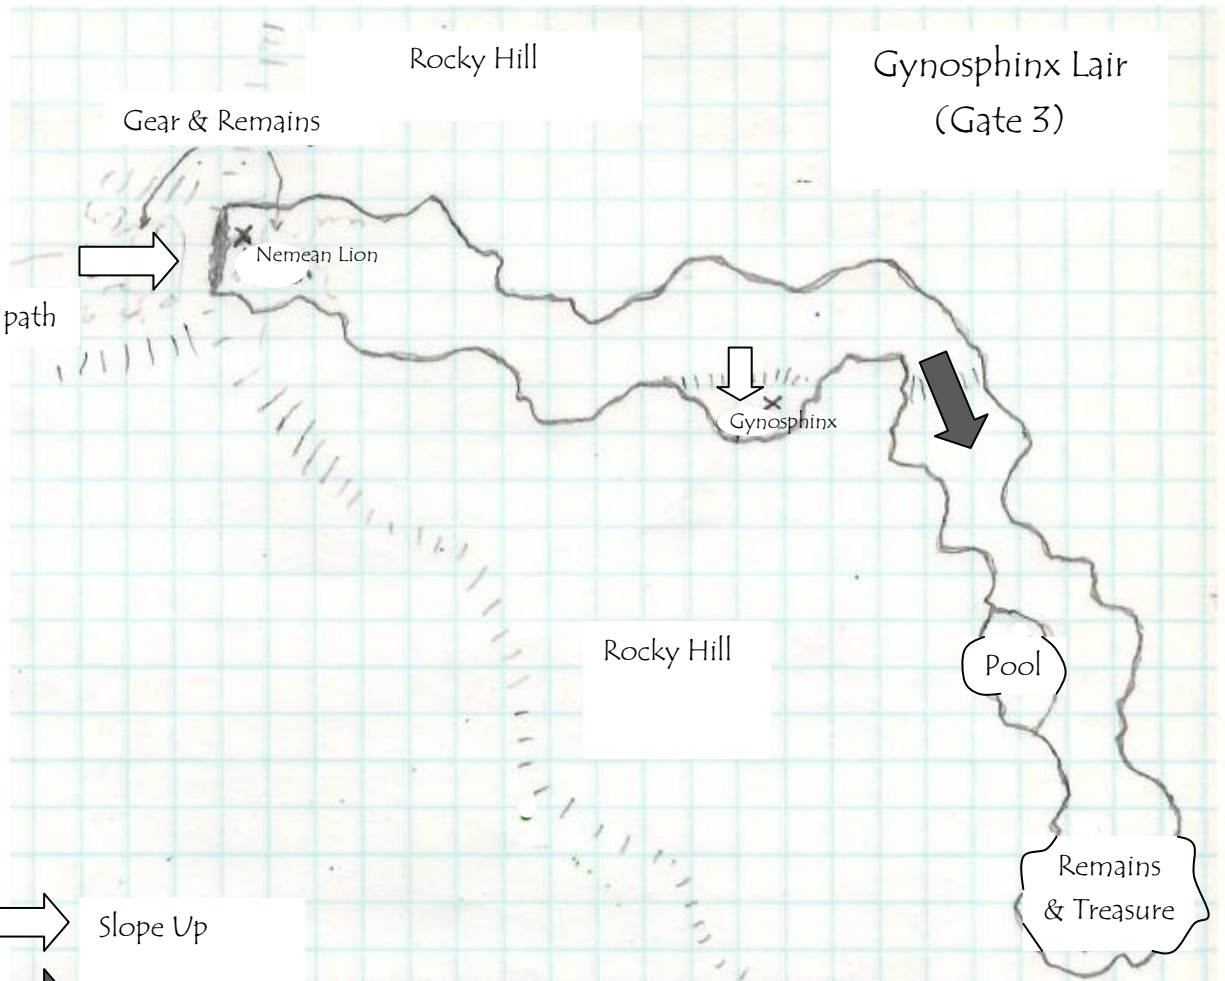

Frey's Temple

Showing locations of :

Temple Priestess (1)

Frey Statue (2)

Openings/Gates (3-8)

Open South Side/Final Gate (9)

Beholder Lair (Gate 4)

➔ Slope Down
10' per square
T=torch

Storm Giants' Beach (Gate 5)

Black Dragons' Box Canyon (Gate 6)

Pit Fiend's Sulphur Spa
(Gate 7)

Desert
Sandstorm
(Gate 8)

Gate

50' from gate to monument