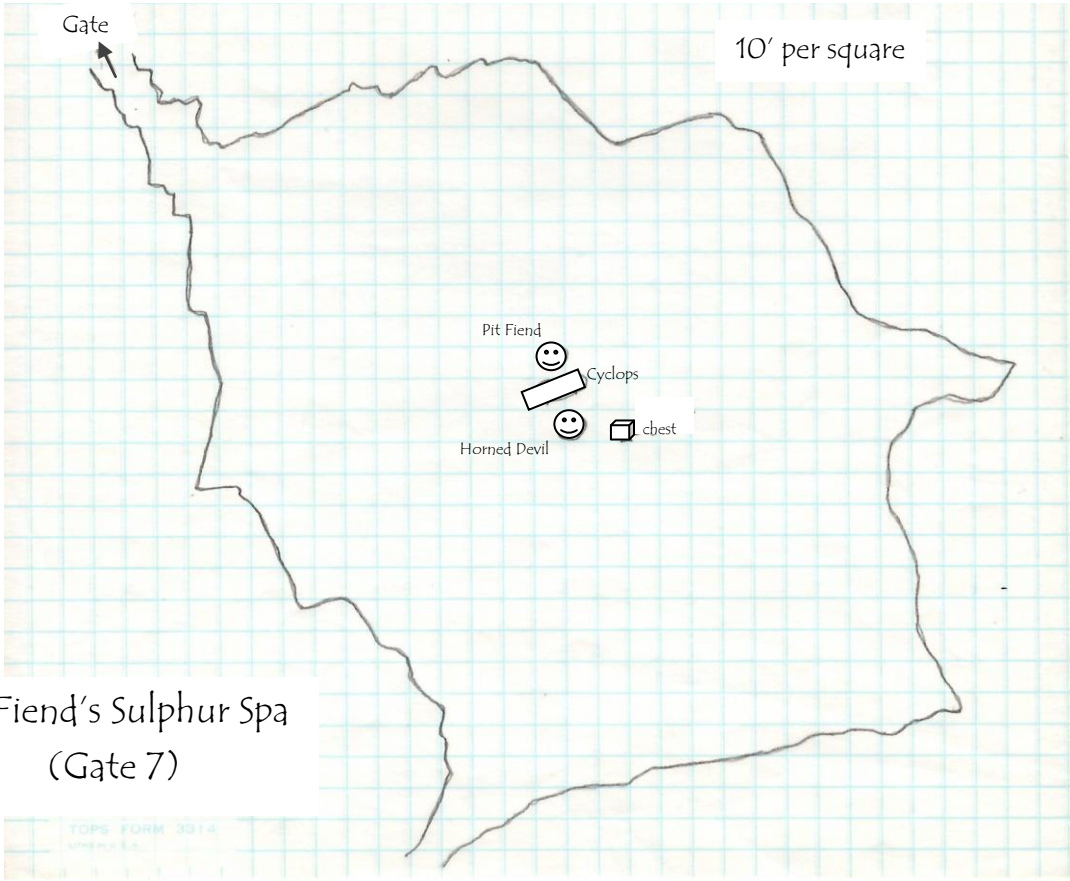

Frey's Temple

Showing locations of :

Temple Priestess (1)

Frey Statue (2)

Openings/Gates (3-8)

Open South Side/Final Gate (9)

Beholder Lair (Gate 4)

➔ Slope Down
10' per square
T=torch

Storm Giants' Beach (Gate 5)

Black Dragons' Box Canyon (Gate 6)

Pit Fiend's Sulphur Spa
(Gate 7)

Desert
Sandstorm
(Gate 8)

Gate

50' from gate to monument